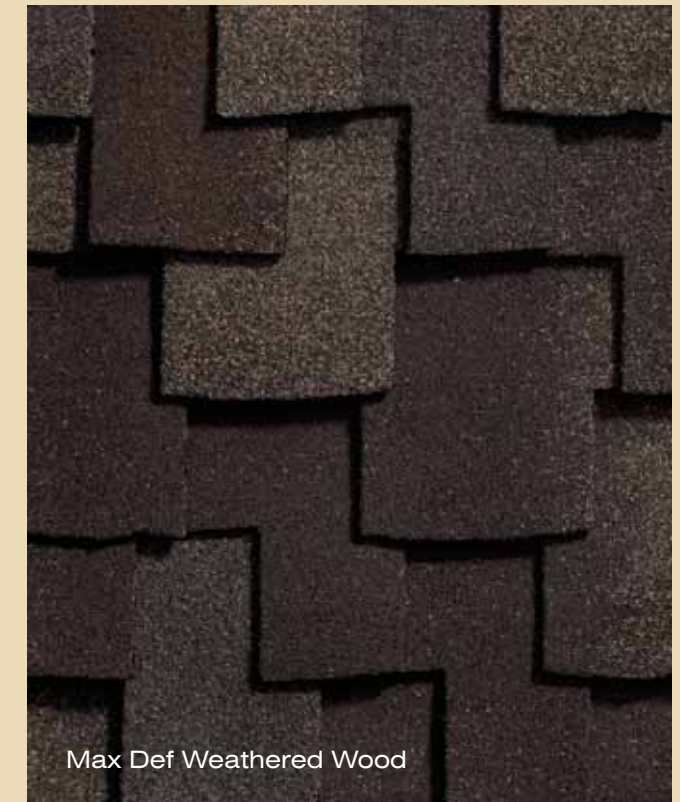

Max Def Burnt Sienna

Max Def Weathered Wood

max def colors

Look deeper. With Max Def, a new dimension is added to shingles with a richer mixture of surface granules. You get a brighter, more vibrant, more dramatic appearance and depth of color. And the natural beauty of random repetition shines through.