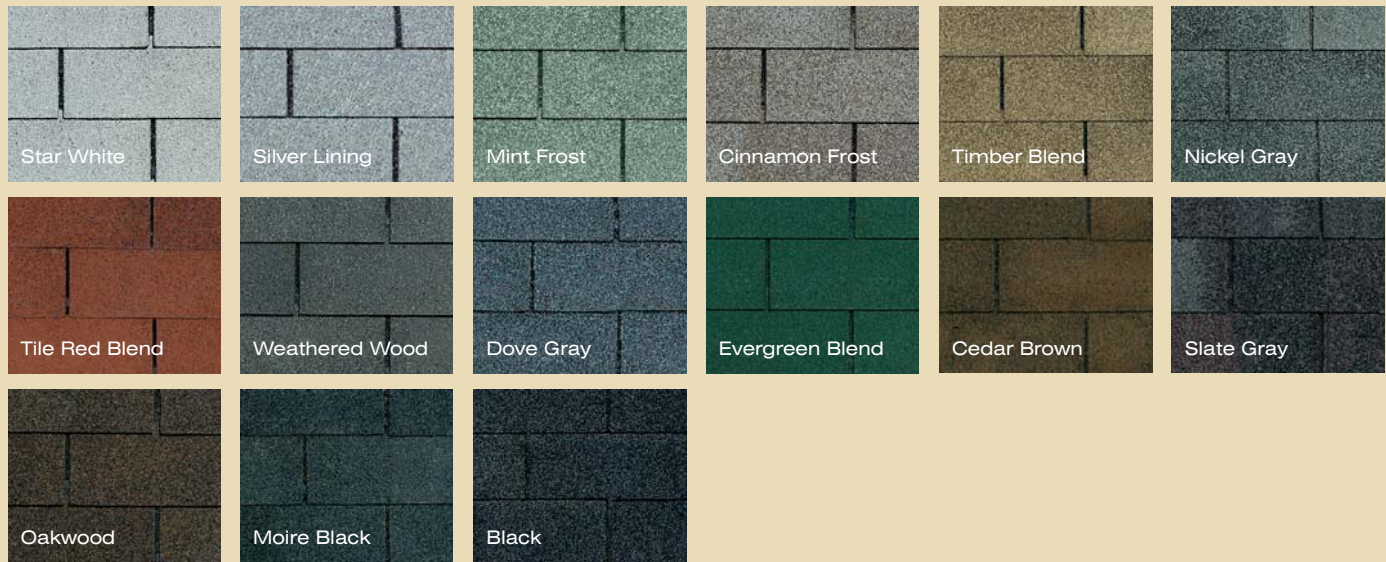

See actual warranty for specific details and limitations.

traditional shingles color palette

CertainTeed **XT 30**

CertainTeed **XT 25**

CT 20

¹ Not available with StreakFighter™

² Available only in StreakFighter™ version

Color Companion Products™

With CertainTeed Flintlastic® SA, you can coordinate flat roof areas like carports, canopies and porches with your main roof. Flintlastic SA is a self-adhering low slope roofing product available in eight colors that match some of the most popular CertainTeed shingles. Ask your contractor for more information.