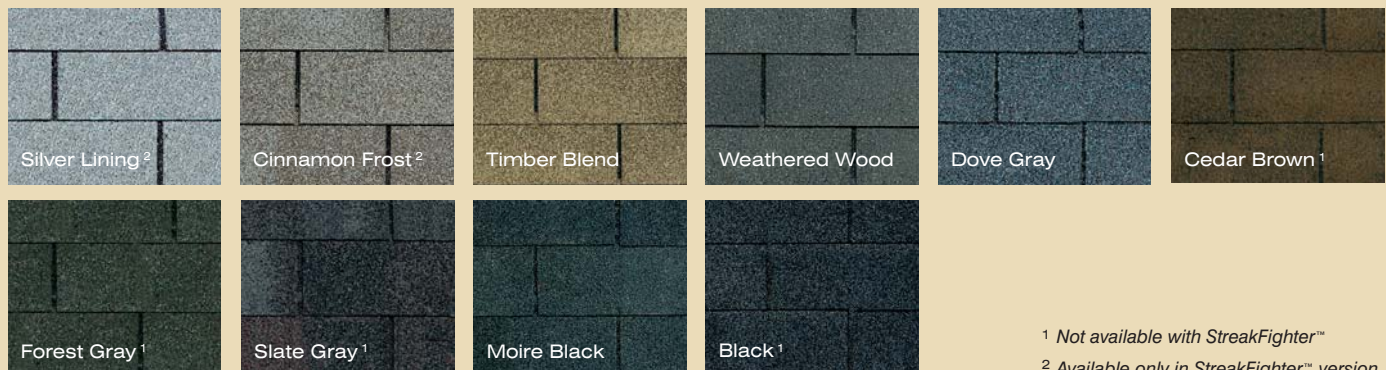

See actual warranty for specific details and limitations.

traditional shingles color palette

CertainTeed **XT 30**

CertainTeed **XT 25**

CT 20

¹ Not available with StreakFighter™

² Available only in StreakFighter™ version